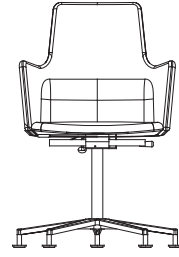

Dimension:	FH3SH	- W620 x D655 x H1085, SH460mm
	FH2SF	- W620 x D655 x H1085, SH460mm
	FL3SH	- W620 x D655 x H900, SH460mm
	FL2SF	- W620 x D655 x H900, SH460mm
	FLV-S	- W580 x D600 x H880, SH440mm

FL2SF

WOODMARK
ARNE CHRISTIANSEN

Woodmark China
1D, No. 668 Huai An Road, Jing An District
Shanghai, PRC, 200041
Tel: 86 21 6173 2703
Fax: 86 21 6173 2705
Email: info@woodmark.com.cn