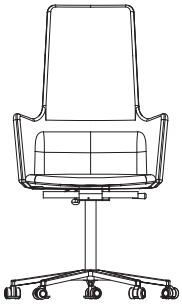

# FORTUNA

The FORTUNA chair is a completely new series of dining, conference or working chairs. Designed with a minimalistic and well-shaped slim shell, it is available in two back heights which can match to either stainless steel wire base or fully functional pedestal base with height and tilt adjustment.

Design by NIELS GAMMELGAARD

<b>Dimension:</b>	FH3SH	- W620 x D655 x H1085, SH460mm
	FH2SF	- W620 x D655 x H1085, SH460mm
	FL3SH	- W620 x D655 x H900, SH460mm
	FL2SF	- W620 x D655 x H900, SH460mm
	FLV-S	- W580 x D600 x H880, SH440mm