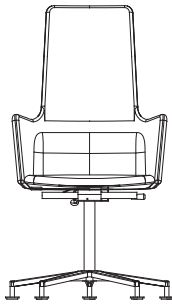

Dimension:	FH3SH	- W620 x D655 x H1085, SH460mm
	FH2SF	- W620 x D655 x H1085, SH460mm
	FL3SH	- W620 x D655 x H900, SH460mm
	FL2SF	- W620 x D655 x H900, SH460mm
	FLV-S	- W580 x D600 x H880, SH440mm

FH2SF

WOODMARK
ARNE CHRISTIANSEN

Woodmark China
1D, No. 668 Huai An Road, Jing An District
Shanghai, PRC, 200041
Tel: 86 21 6173 2703
Fax: 86 21 6173 2705
Email: info@woodmark.com.cn