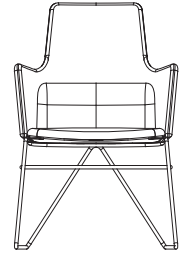

Dimension:	FH3SH	- W620 x D655 x H1085, SH460mm
	FH2SF	- W620 x D655 x H1085, SH460mm
	FL3SH	- W620 x D655 x H900, SH460mm
	FL2SF	- W620 x D655 x H900, SH460mm
	FLV-S	- W580 x D600 x H880, SH440mm

FLV-S

WOODMARK
ARNE CHRISTIANSEN

Woodmark China
1D, No. 668 Huai An Road, Jing An District
Shanghai, PRC, 200041
Tel: 86 21 6173 2703
Fax: 86 21 6173 2705
Email: info@woodmark.com.cn