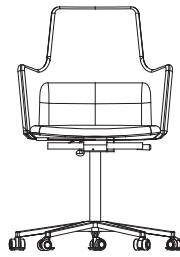

Dimension:	FH3SH	- W620 x D655 x H1085, SH460mm
	FH2SF	- W620 x D655 x H1085, SH460mm
	FL3SH	- W620 x D655 x H900, SH460mm
	FL2SF	- W620 x D655 x H900, SH460mm
	FLV-S	- W580 x D600 x H880, SH440mm

FL3SH

WOODMARK
ARNE CHRISTIANSEN

Woodmark China
1D, No. 668 Huai An Road, Jing An District
Shanghai, PRC, 200041
Tel: 86 21 6173 2703
Fax: 86 21 6173 2705
Email: info@woodmark.com.cn