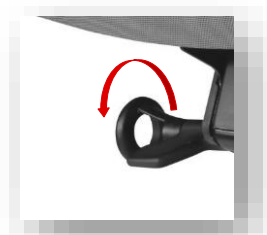

Easy-Access Tension Control