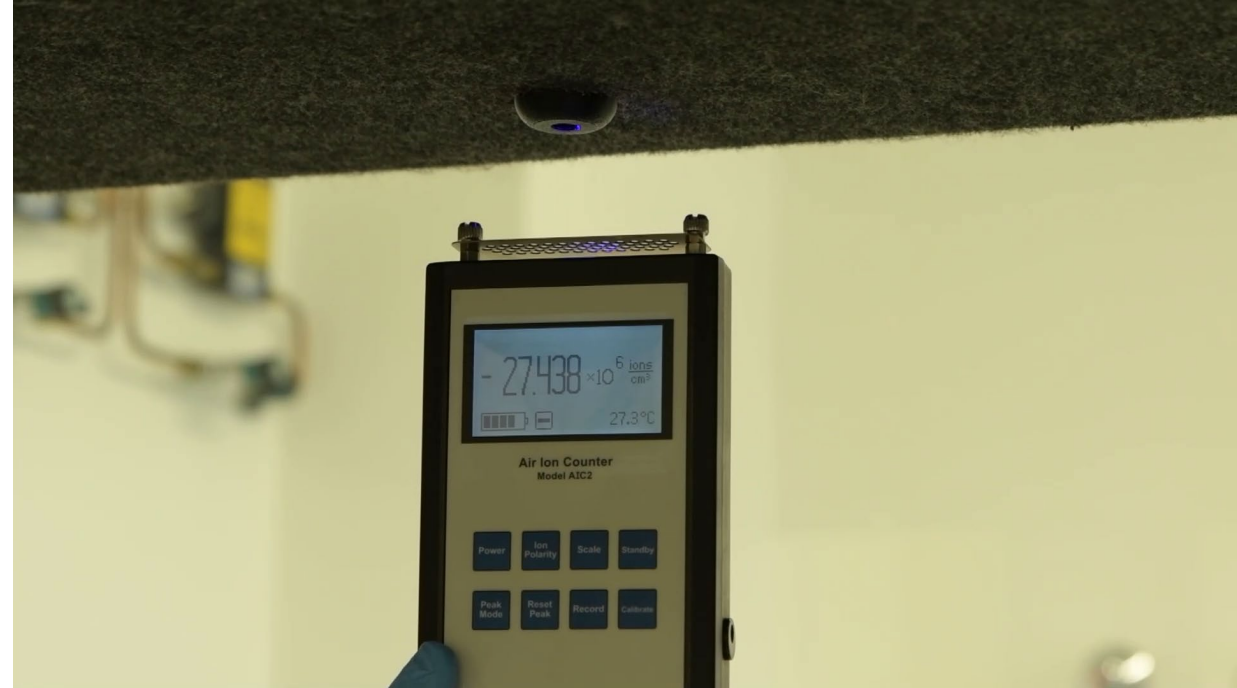

Bosse

SCIENTIFICALLY PROVEN

"The results of our trials were very impressive and exceeded my expectations. All viruses and bacteria were inactivated and neutralised, and the number of pathogens were reduced by up to 95% in the trial runs."