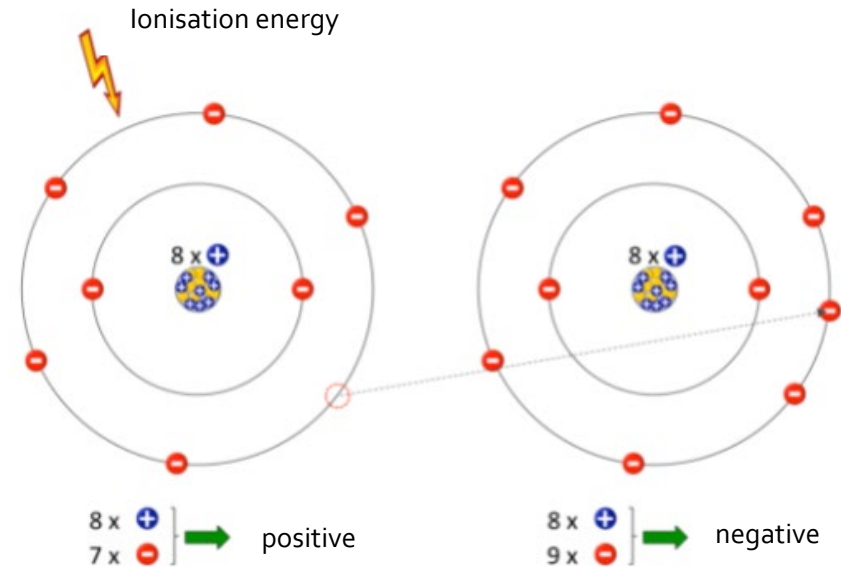

The process of ionisation takes place in nature, for example during a thunder storm. Atoms are excited to the point of spontaneous ejection of electrons.

Bosse

THE ORIGIN OF NEGATIVE IONS IN NATURE

The force of the movement or the impact dislodges electrons from the water molecules; these electrons combine with oxygen molecules, inducing a negative charge in them.

Bosse

ARTIFICIAL CREATION OF NEGATIVE IONS

Bosse ION-Cloud creates brief discharges (*corona discharges) through the build-up of electrical fields. These discharges release electrons primarily from oxygen atoms and emit the electrons into the air of your room.