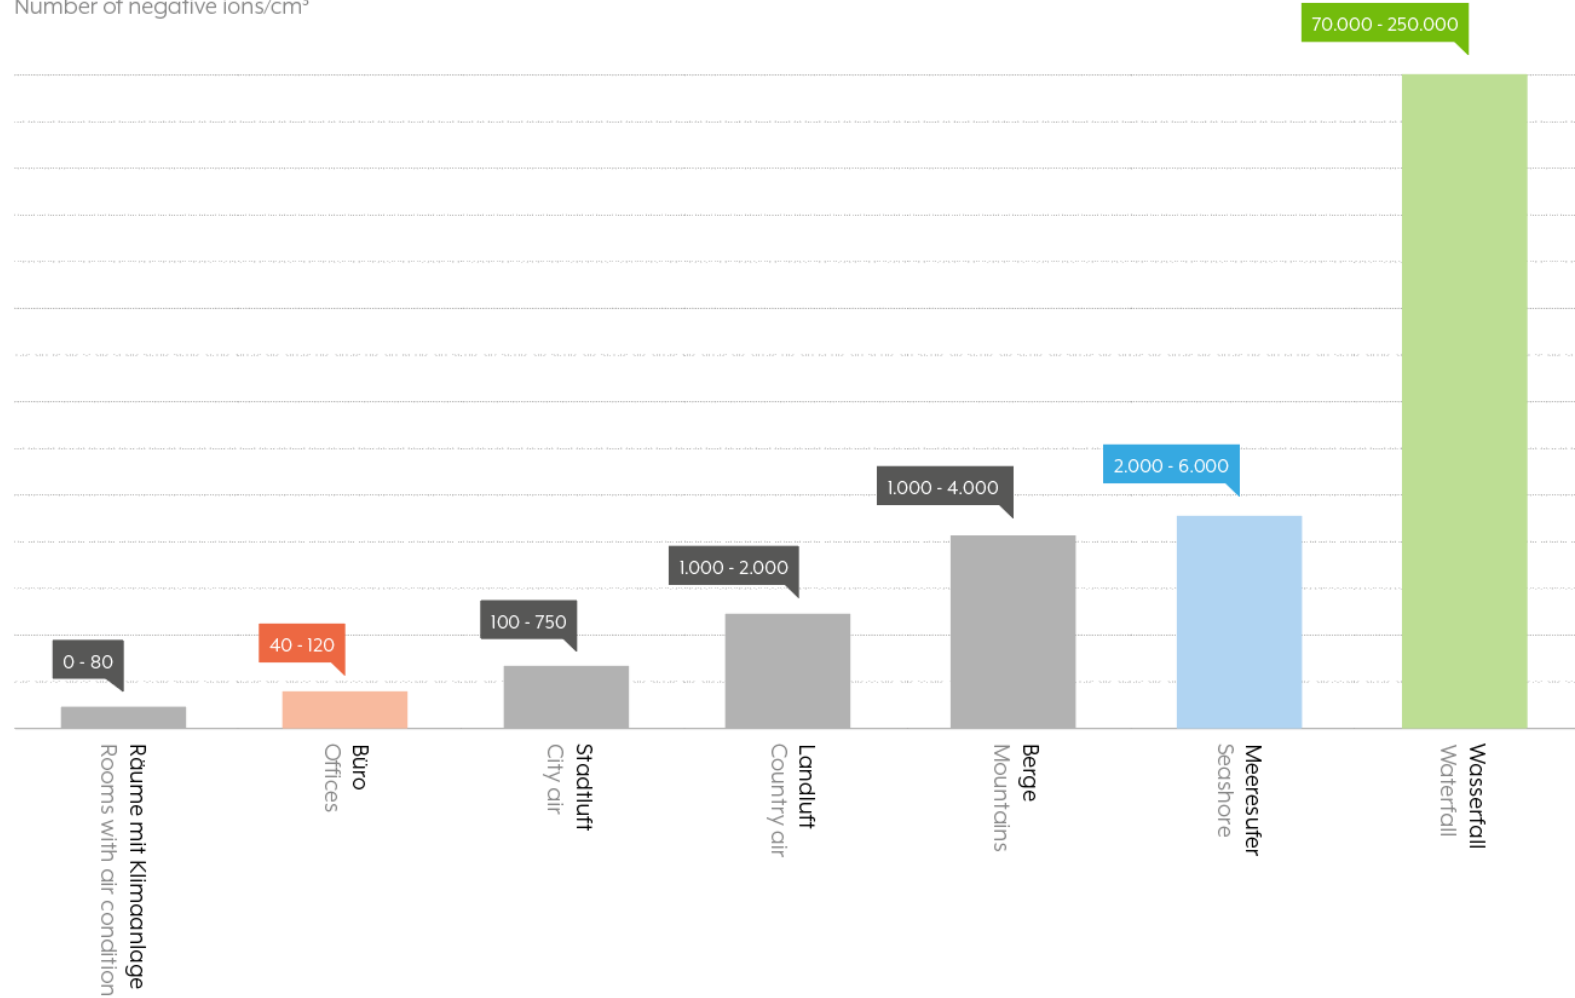

THE CONCENTRATION OF NEGATIVE IONS IN YOUR ENVIRONMENT

Anzahl Minus-Ionen/cm³
Number of negative ions/cm³