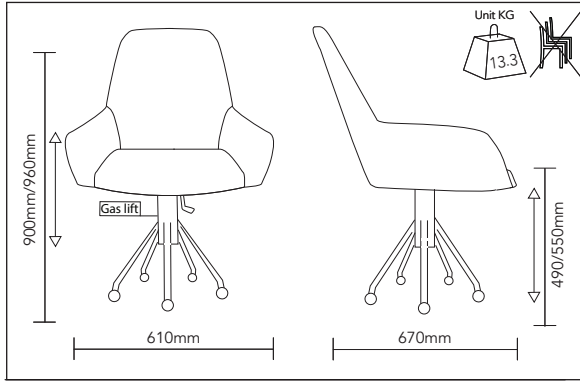

DESCRIPTION

The Bronte arm chair features a fully upholstered shell with a molded foam seat. There are a range of interchangeable frames available within this design.

DIMENSIONS

SOLID TIMBER 4 LEG

METAL 4 LEG

METAL 4 WAY BLADE

METAL 4 LEG TRESTLE

DIMENSIONS

METAL 5 WAY CASTOR

METAL SLED

METAL DISC