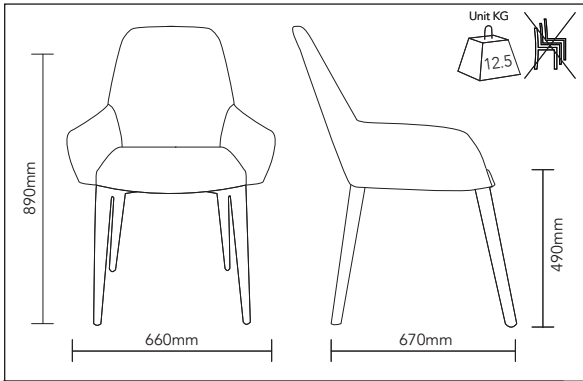

Black

Stainless Steel

METAL SLED

Black

METAL 5 WAY CASTOR

Black

ORIGIN
China

USE
Indoor

DESCRIPTION

The Bronte arm chair features a fully upholstered shell with a molded foam seat. There are a range of interchangeable frames available within this design.

DIMENSIONS

SOLID TIMBER 4 LEG

METAL 4 LEG

METAL 4 WAY BLADE

METAL 4 LEG TRESTLE

DIMENSIONS

METAL 5 WAY CASTOR

METAL SLED

METAL DISC