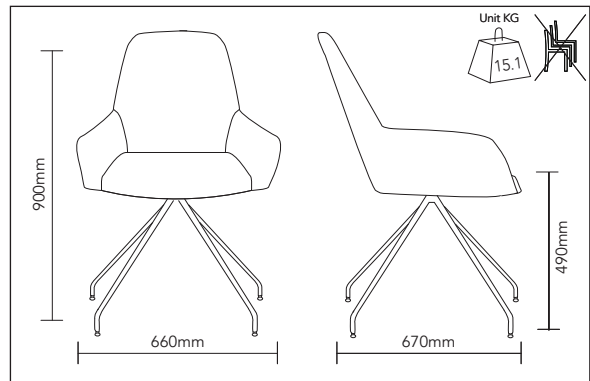

DESCRIPTION

The Bronte arm chair features a fully upholstered shell with a molded foam seat. There are a range of interchangeable frames available within this design.

DIMENSIONS

SOLID TIMBER 4 LEG

METAL 4 LEG

METAL 4 WAY BLADE

METAL 4 LEG TRESTLE

DIMENSIONS

METAL 5 WAY CASTOR

METAL SLED

METAL DISC