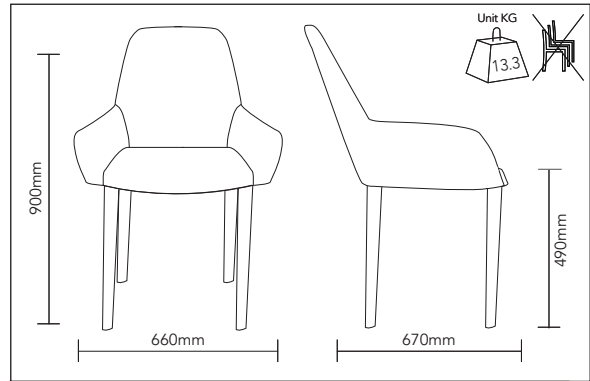

DESCRIPTION

The Bronte arm chair features a fully upholstered shell with a molded foam seat. There are a range of interchangeable frames available within this design.

DIMENSIONS

SOLID TIMBER 4 LEG

METAL 4 LEG

METAL 4 WAY BLADE

METAL 4 LEG TRESTLE

DIMENSIONS

METAL 5 WAY CASTOR

METAL SLED

METAL DISC