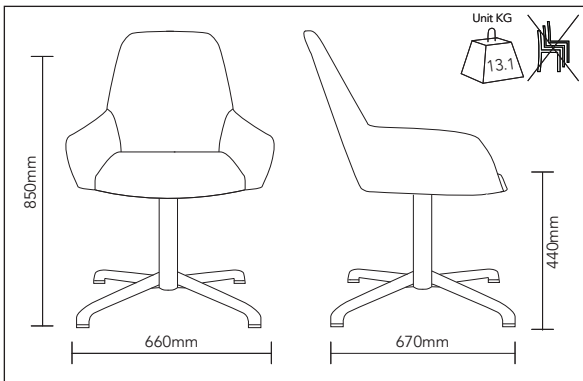

DESCRIPTION

The Bronte arm chair features a fully upholstered shell with a molded foam seat. There are a range of interchangeable frames available within this design.

DIMENSIONS

SOLID TIMBER 4 LEG

METAL 4 LEG

METAL 4 WAY BLADE

METAL 4 LEG TRESTLE

DIMENSIONS

METAL 5 WAY CASTOR

METAL SLED

METAL DISC