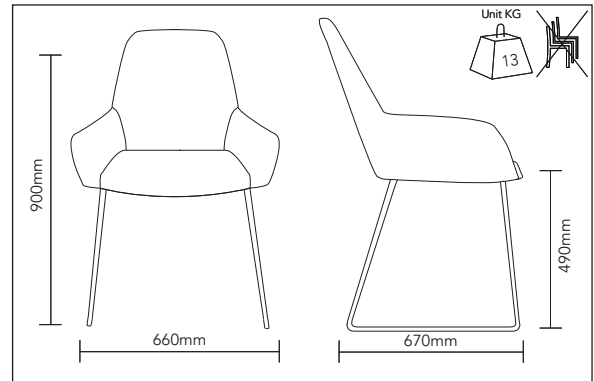

DESCRIPTION

The Bronte arm chair features a fully upholstered shell with a molded foam seat. There are a range of interchangeable frames available within this design.

DIMENSIONS

SOLID TIMBER 4 LEG

METAL 4 LEG

METAL 4 WAY BLADE

METAL 4 LEG TRESTLE

DIMENSIONS

METAL 5 WAY CASTOR

METAL SLED

METAL DISC