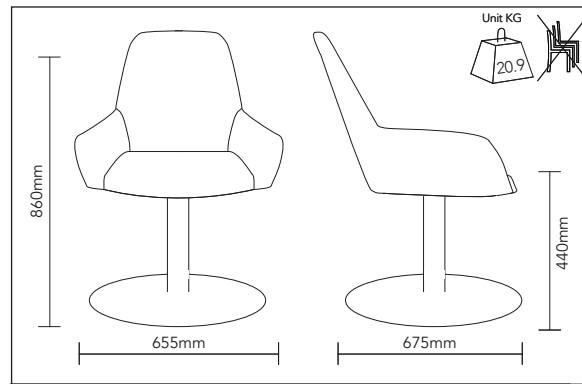

DESCRIPTION

The Bronte arm chair features a fully upholstered shell with a molded foam seat. There are a range of interchangeable frames available within this design.

DIMENSIONS

SOLID TIMBER 4 LEG

METAL 4 LEG

METAL 4 WAY BLADE

METAL 4 LEG TRESTLE

DIMENSIONS

METAL 5 WAY CASTOR

METAL SLED

METAL DISC