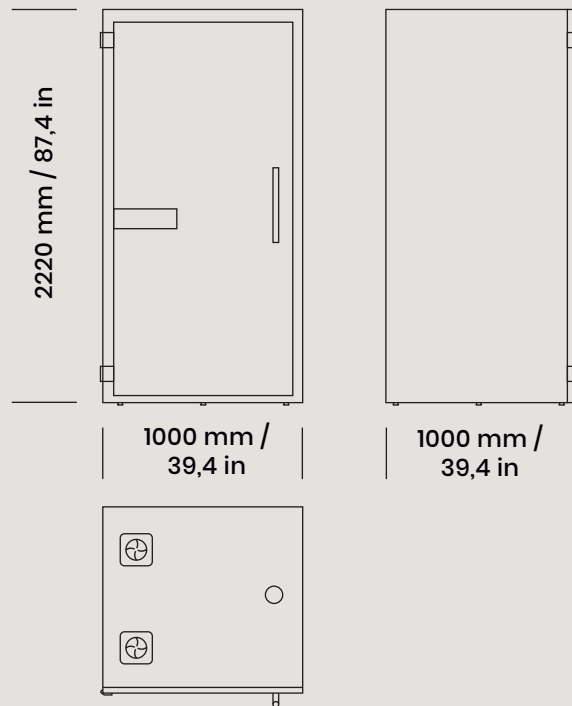

Your new normality

Single

A space to focus on your own or make uninterrupted phone calls.