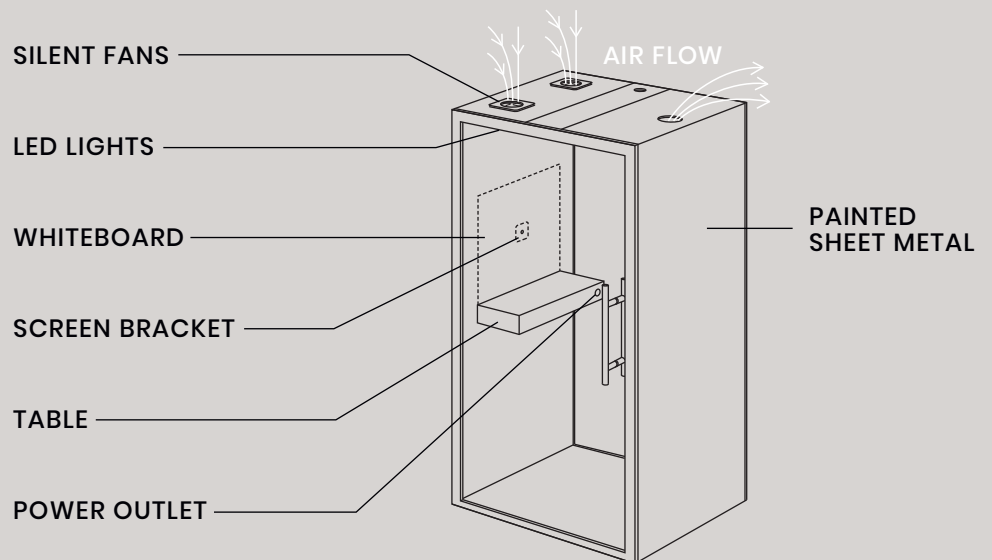

Made by the team behind Silen Space, the Chatbox is a simplified version of our most popular phone booth, leaving only the essential purpose in its simplest functional form.

Ventilation

Chatbox uses a technology that keeps the booths ventilated, ensuring fresh air throughout your time spent inside.

Your new normality

Single

A space to focus on your own or make uninterrupted phone calls.

A silent space for creativity to flourish

Affordable, yet sleek

Direct from our factory to you, Chatbox is shipped flat-packed, making it more affordable than other phone booths.

Single Tech specs

GENERAL PRODUCT INFO

Exterior size (WxHxD)	1000 x 2220 x 1000 mm 39,4 x 87,4 x 39,4 in
Interior size (WxHxD)	870 x 2035 x 960 mm 34,4 x 80,1 x 37,8 in
Weight (net)	270 kg / 595,2 lbs
Door handedness	left- and right-handed door in one
Exterior colours	black or white
Interior colour	dark grey
Air ventilation	low consumption air circulation system (stand by 1,7 W; in operation 3,4 W)
Air flow	air circulation speed is more than 22 l/s (79 m ³ /h) (47 ft ³ /min)
Lighting	energy-efficient LED light (6,7 W, 4000 K, 900 lm)
Power outlets	1 x 110-240 V + 1 x USB 5V
Power cord	3 m / 9 ft 10 in
Exterior material	painted sheet metal
Glass	sound control laminated glass
Floor	antistatic and stain resistant low loop pile carpet for public spaces, EN 1307
Acoustic surfaces	acoustic EchoFree panel
Adjustable gliders	for easy leveling from inside the booth
Table	built-in table with antibacterial laminate finish, 700 x 300 mm / 28 x 12 in