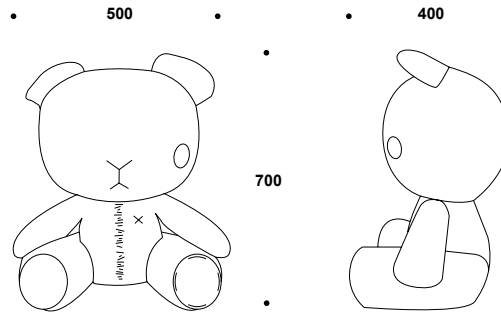

DIMENSIONS

702
BILLY

PRODUCT WEIGHT

4,3 KG

WWW.LOOKINDUSTRIES.COM

Look Industries Ltd. | Kroggårdintie 29 C | 10300 Karjaa | FINLAND | Tel. +358 (0) 40 169 3001 | info@lookindustries.com | VAT No FI23046423