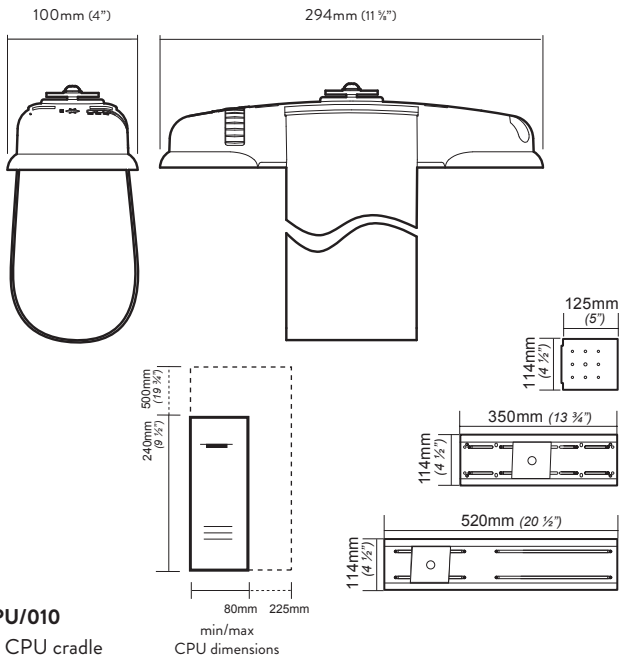

- With a minimalist black strap, Loop integrates seamlessly with the desk
- Minimum materials used provides lightweight solution for shipping and storage
- Easy to install, CPU is supported by webbing which is easily tightened by a ratchet mechanism
- Fully adjustable – see reverse for sizes

## CODE CPU/010

Adjustable CPU cradle

## TECHNICAL INFORMATION

- Net product weight 0.9kg
- Lifetime warranty

	Total Material Weight (g)	Material Type Recycled Content (%)	% PIR of Total Weight	% PCR of Total Weight	% of Total Product Recyclable
Plastic	541	-	-	-	60
Steel	359	13	1	4	40
<b>Total</b>	<b>899</b>	<b>5</b>	<b>1</b>	<b>4</b>	<b>100</b>