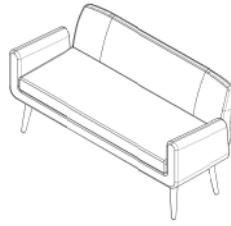

MO COLLECTION

Mo is a collection of armchair, lounge and coffee table sharing a common solid timber tapered leg to complete a setting.

Timber legs can be stained to a range of colours, and different tops can be used for the coffee table.

Mo is part of the Eeni, Meeni, Myni, Mo collection sharing a body but achieves an individual personality through different legs.

DESIGNER

Matthew Sheargold

MATERIALS

Timber leg
Board and ply frame
Commercial grade foam
Various top options

W1500 x D600 x H765, SH465mm
Two-Seater Lounge

Dia600-1200 x H450mm
Round Coffee Table

W/D600-1200 x H450mm
Square Coffee Table

W1200 x D800 x H450mm
Rectangle Coffee Table