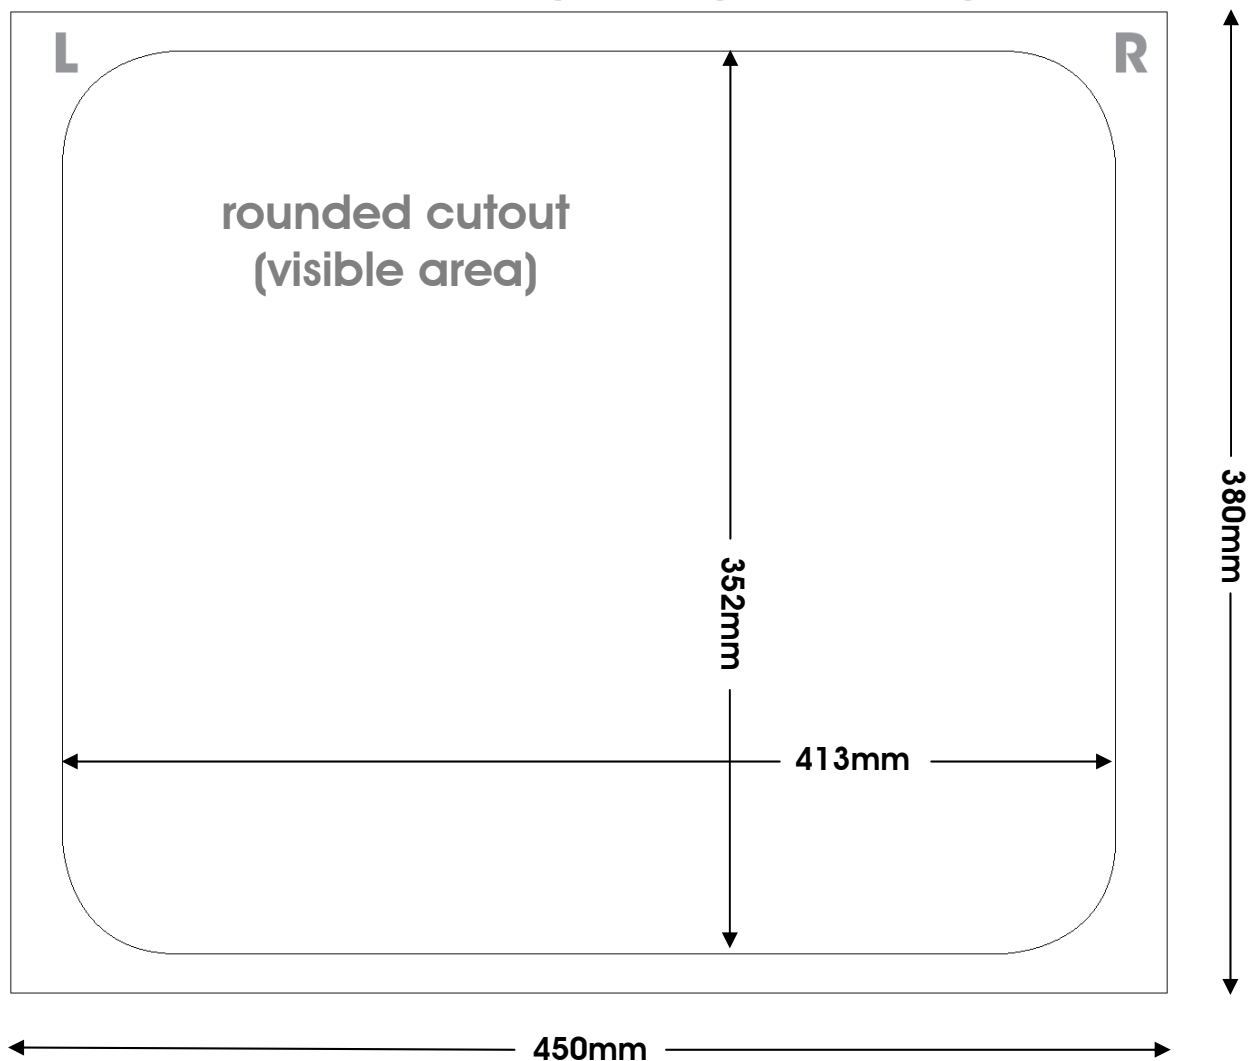

CASINO
MOBILE PEDESTAL
2 DRAWER

casino

graphic panel print specifications

plastic panel and print size

plastic panel and print size

- 450 x 380mm (17.7 x 14.9")
- Rounded cutout (visible area) is 413 x 352mm (16.2 x 13.8") with R45mm corners (R1.77" corners)

image size

- 450 x 380mm at 150dpi minimum resolution, 200 to 300dpi preferred.
- 3000 x 2534pixels minimum (equivalent to 6 megapixels and above)

Images to be supplied in TIFF, EPS, PDF or high quality JPEG format.