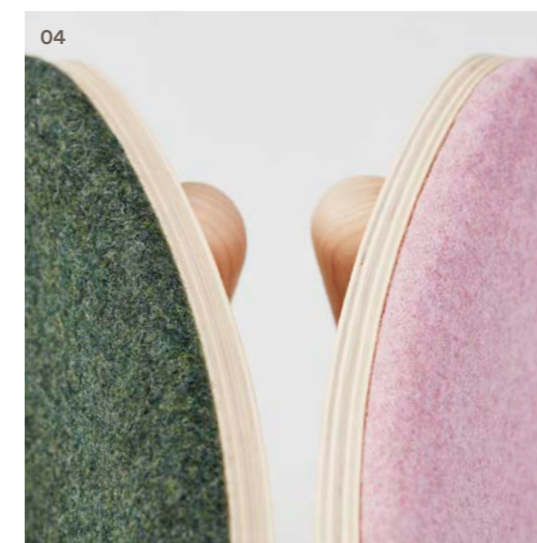

01 Plywood Seat and Back Rest
12mm moulded plywood
Exposed plywood edge
Finish to match legs, clear lacquer

02 Okidoki Timber Frame and Legs
Okidoki Timber Frame and Legs
Ash - Standard
Walnut - Premium
Premium Stain
- Black or White

03 Glide Options
Felt Glide - Standard
Plastic Glide - Optional
Surfaces Plastic Glide tips replaceable

04 Upholstery Option
Upholstered Seat or
Upholstered Seat & Back.
Gabriel Europost 2 Black (60999) or client supplied fabric.

05 Leg Cap Finish
Zanilla / Folie / Pink Salt
/ Nocturnelle / Minted
/ Scotland Sky / Green
Smoke / Axel / Blanc / Noir
/ Timber Ash