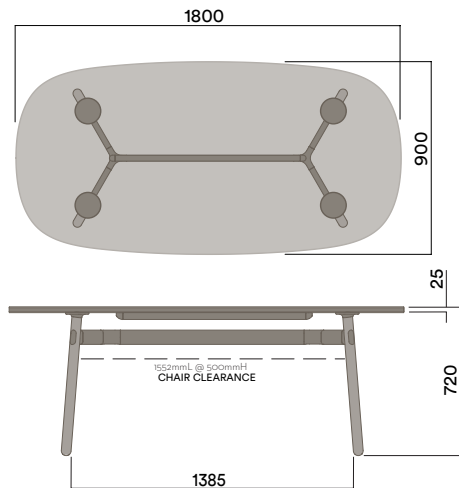

OKD-1018

Timber Worktop

720 (standard height)