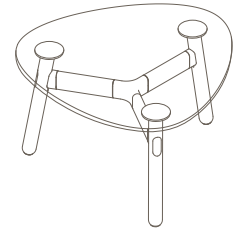

Tables

800mm Rounded Triangle

Materials Information

OKD-1060

Timber Worktop

450 (coffee table height)

Legs

Timber Legs

- a. Ash - Standard
- b. Walnut
- c. Black solid colour with timber grain
- d. White solid colour with timber grain
- e. Seasonal solid colour with timber grain