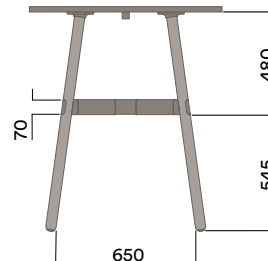

OKD-1518

Timber Worktop

1050 (standing height)