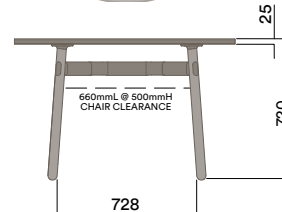

OKD-1070

Timber Worktop