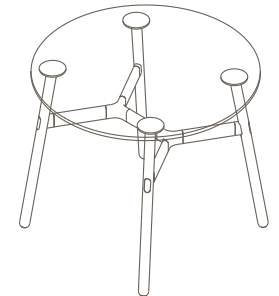

OKD-1370

Timber Worktop

900 (bench height)