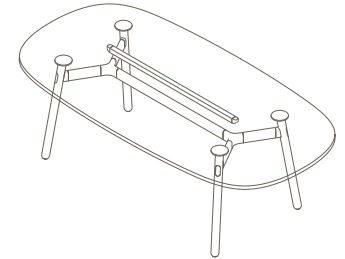

Plated Aluminium & Steel Frame

- a. Copper Plate
- b. Black Chrome

Maximum inc. worktop 60kg  
 Maximum Point Load 15kg  
 Seats 4 - 6

OKD-1018

Timber Worktop

720 (standard height)

OKD-1318

Timber Worktop