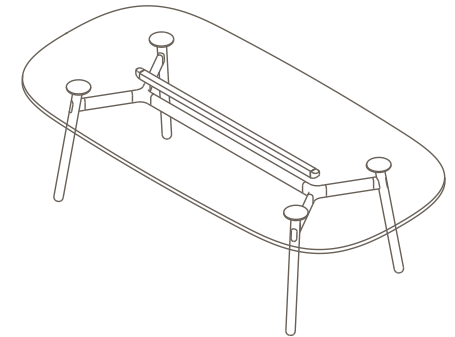

- Copper Plate
- Black Chrome

Maximum inc. worktop 60kg  
 Maximum Point Load 15kg  
 Seats 4-6

OKD-1024

Timber Worktop

720 (standard height)