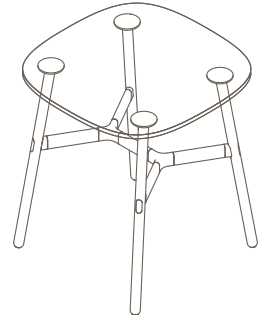

Plated Aluminium & Steel Frame

OKD-1570

Timber Worktop

1050 (standing height)

- a. Copper Plate
- b. Black Chrome

Maximum inc. worktop 60kg  
 Maximum Point Load 15kg  
 Seats 2 - 4