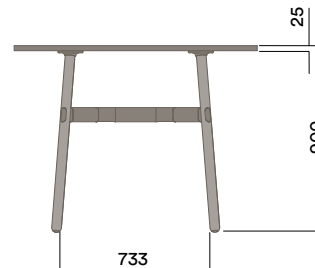

Plated Aluminium & Steel Frame

OKD-1570

Timber Worktop

1050 (standing height)

- a. Copper Plate
- b. Black Chrome

Maximum inc. worktop 60kg  
 Maximum Point Load 15kg  
 Seats 2 - 4