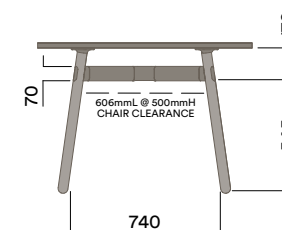

Tables

1050mm Rounded Square

Materials Information

OKD-1070

Timber Worktop

720 (standard height)

Legs

Timber Legs

- a. Ash - Standard
- b. Walnut
- c. Black solid colour with timber grain
- d. White solid colour with timber grain
- e. Seasonal solid colour with timber grain