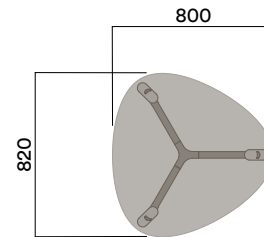

Tables

800mm Rounded Triangle

Materials Information

Legs

Timber Legs

1. Ash - Standard
2. Walnut
3. Black solid colour with timber grain
4. White solid colour with timber grain
5. Seasonal solid colour with timber grain

Frame Finish

Powdercoat Steel & Aluminium Frame

1. Zanilla
2. Pink Salt
3. Nocturenelle
4. Minted
5. Scotland Sky
6. Green Smoke
7. Folie
8. Axel
9. Blanc
10. Noir

Plated Aluminium & Steel Frame

1. Copper Plate
2. Black Chrome

Maximum inc. worktop 60kg
Maximum Point Load 15kg
Seats 3

OKG-1060

Glass Worktop