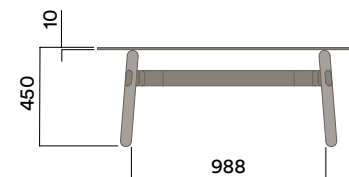

Plated Aluminium & Steel Frame

- a. Copper Plate
- b. Black Chrome

Maximum inc. worktop 100kg  
 Maximum Point Load 50kg  
 Seats 1-4

OKD-1012

Timber Worktop

450 (coffee table height)