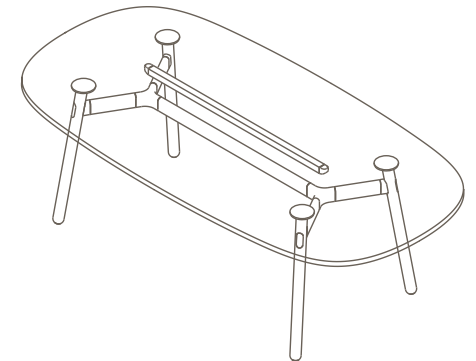

OKD-1018

Timber Worktop

720 (standard height)