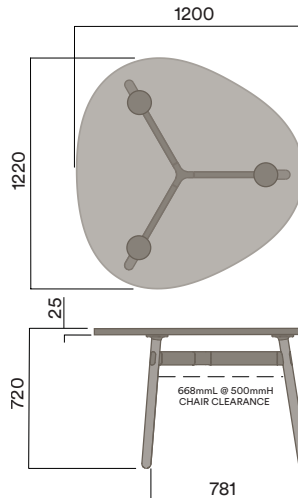

- a. Copper Plate
- b. Black Chrome

Maximum inc. worktop 60kg  
 Maximum Point Load 15kg  
 Seats 3

OKG-1061

Glass Worktop

OKD-1061

Timber Worktop