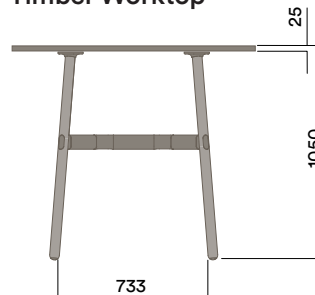

Maximum inc. worktop 60kg  
 Maximum Point Load 15kg  
 Seats 2 - 4

OKD-1070

Timber Worktop

720 (standard height)

OKD-1370

Timber Worktop

900 (bench height)

OKD-1570

Timber Worktop

1050 (standing height)