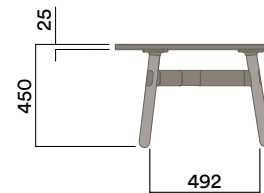

Tables

800mm Rounded Triangle

Materials Information

OKD-1060

Timber Worktop

450 (coffee table height)

Legs

Timber Legs

- a. Ash - Standard
- b. Walnut
- c. Black solid colour with timber grain
- d. White solid colour with timber grain
- e. Seasonal solid colour with timber grain