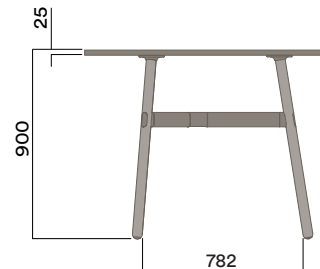

Plated Aluminium & Steel Frame

OKD-1561

Timber Worktop

1050 (standing height)

- a. Copper Plate
- b. Black Chrome

Maximum inc. worktop 60kg  
 Maximum Point Load 15kg  
 Seats 3