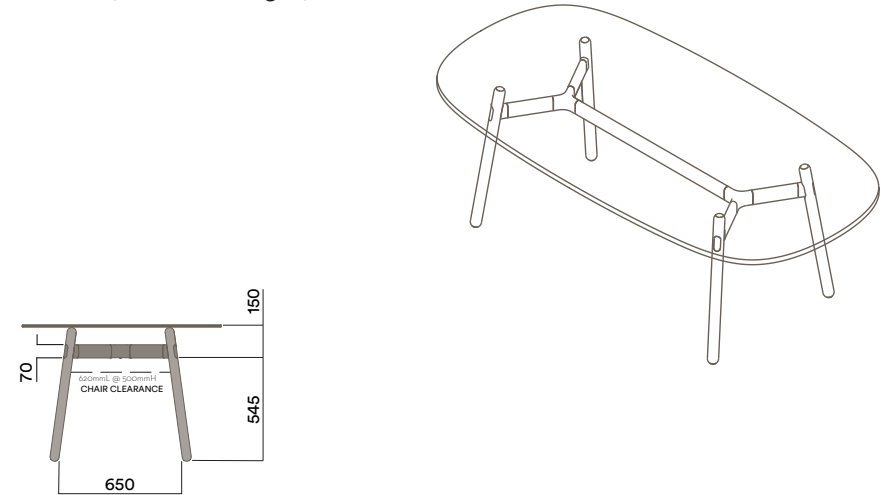

Plated Aluminium & Steel Frame

- a. Copper Plate
- b. Black Chrome

Maximum inc. worktop 60kg  
 Maximum Point Load 15kg  
 Seats 4-6

OKG-1021

Glass Worktop

720 (standard height)

OKD-1021

Timber Worktop