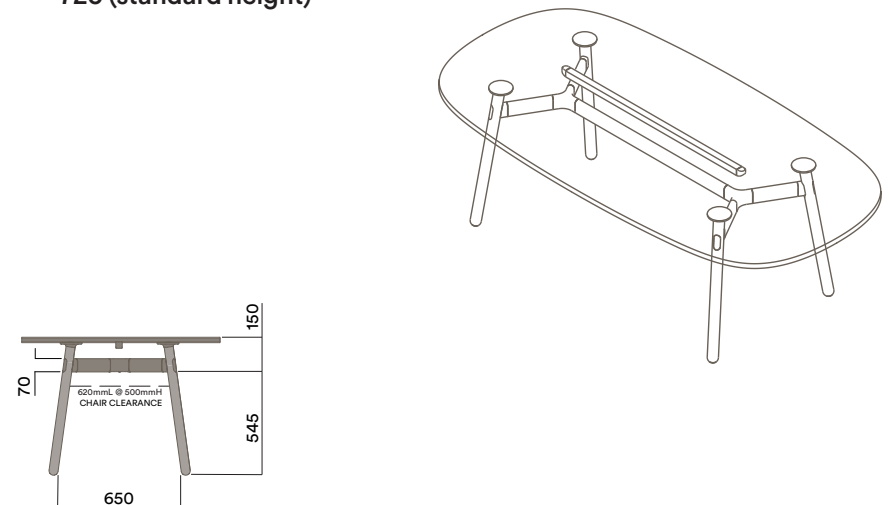

OKD-1021

Timber Worktop

720 (standard height)