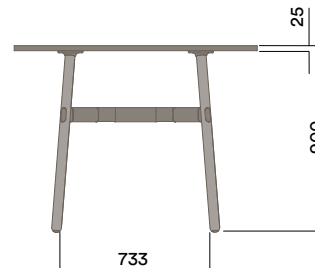

Maximum inc. worktop 60kg  
 Maximum Point Load 15kg  
 Seats 2 - 4

OKD-1070

Timber Worktop

720 (standard height)

OKD-1370

Timber Worktop

900 (bench height)

OKD-1570

Timber Worktop

1050 (standing height)