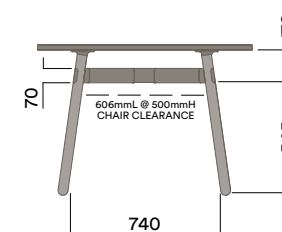

Maximum inc. worktop 60kg  
 Maximum Point Load 15kg  
 Seats 2 - 4

OKD-1070

Timber Worktop

720 (standard height)

OKD-1370

Timber Worktop

900 (bench height)

OKD-1570