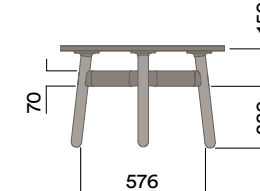

OKD-1060

Timber Worktop