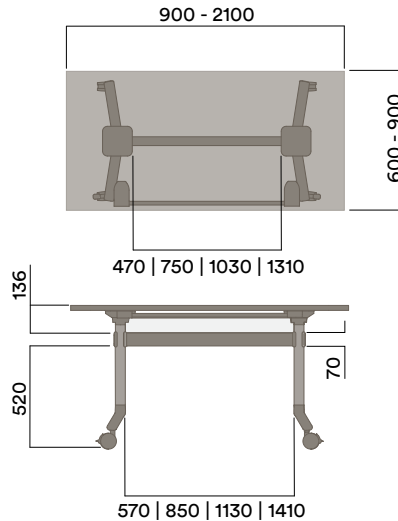

Tables Folding

Materials Information

Legs

Powdercoat Steel Legs

- a. Zanilla
- b. Pink Salt
- c. Nocturenelle
- d. Minted
- e. Scotland Sky
- f. Green Smoke
- g. Folie
- h. Axel
- i. Blanc
- j. Noir

- K. Ash Timbergrain

Frame & Foot Finish

Powdercoat Aluminium & Steel Frame

- a. Zanilla
- b. Pink Salt
- c. Nocturenelle
- d. Minted
- e. Scotland Sky
- f. Green Smoke
- g. Folie
- h. Axel
- i. Blanc
- j. Noir

*Table links provided with Folding frames

Maximum inc. worktop 60kg
Maximum Point Load 15kg
Seats 1-4

OKD-1080, 1082, 1084, 1086 Folding