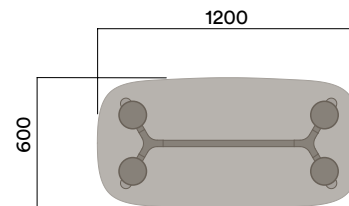

Plated Aluminium & Steel Frame

- a. Copper Plate
- b. Black Chrome

Maximum inc. worktop 100kg  
 Maximum Point Load 50kg  
 Seats 1-4

OKD-1012

Timber Worktop

450 (coffee table height)