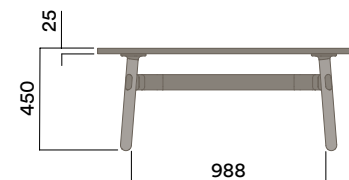

Plated Aluminium & Steel Frame

- a. Copper Plate
- b. Black Chrome

Maximum inc. worktop 100kg  
 Maximum Point Load 50kg  
 Seats 1-4

OKD-1012

Timber Worktop

450 (coffee table height)