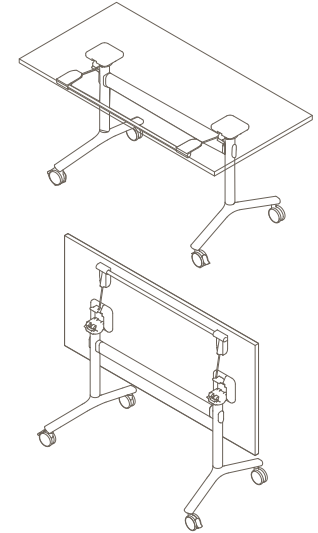

725 (standard height)