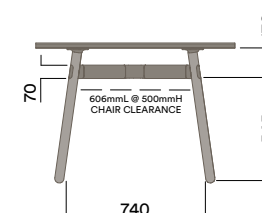

- a. Copper Plate
- b. Black Chrome

Maximum inc. worktop 60kg  
 Maximum Point Load 15kg  
 Seats 2-4

OKG-1070

Glass Worktop

OKD-1070

Timber Worktop