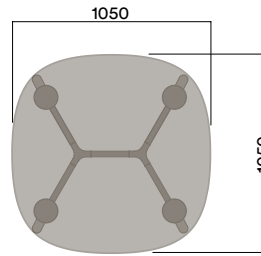

- a. Copper Plate
- b. Black Chrome

Maximum inc. worktop 60kg  
 Maximum Point Load 15kg  
 Seats 2-4

OKG-1070

Glass Worktop

OKD-1070

Timber Worktop