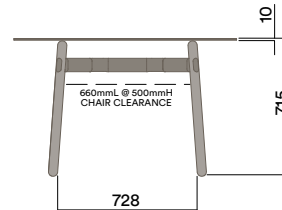

Tables

Ø1200mm Round

Materials Information

Legs

Timber Legs

1. Ash - Standard
2. Walnut
3. Black solid colour with timber grain
4. White solid colour with timber grain
5. Seasonal solid colour with timber grain

Frame Finish

Powdercoat Steel & Aluminium Frame

1. Zanilla
2. Pink Salt
3. Nocturenelle
4. Minted
5. Scotland Sky
6. Green Smoke
7. Folie
8. Axel
9. Blanc
10. Noir

Plated Aluminium & Steel Frame

1. Copper Plate
2. Black Chrome

Maximum inc. worktop 60kg
Maximum Point Load 15kg
Seats 2-4

OKG-1070

Glass Worktop