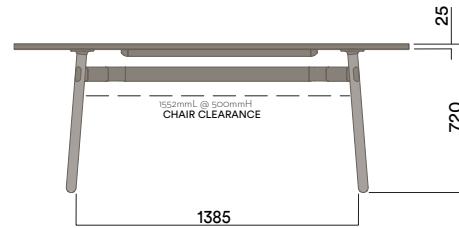

Plated Aluminium & Steel Frame

- a. Copper Plate
- b. Black Chrome

Maximum inc. worktop 60kg  
 Maximum Point Load 15kg  
 Seats 4 - 6

OKD-1018

Timber Worktop

720 (standard height)

OKD-1318

Timber Worktop