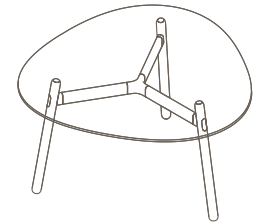

Tables

1200mm Rounded Triangle

Materials Information

OKD-1061

Timber Worktop

720 (standard height)

Legs

Timber Legs

- a. Ash - Standard
- b. Walnut
- c. Black solid colour with timber grain
- d. White solid colour with timber grain
- e. Seasonal solid colour with timber grain