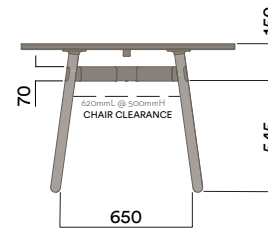

Plated Aluminium & Steel Frame

- a. Copper Plate
- b. Black Chrome

Maximum inc. worktop 60kg  
 Maximum Point Load 15kg  
 Seats 4 - 6

OKD-1018

Timber Worktop

720 (standard height)

OKD-1318

Timber Worktop