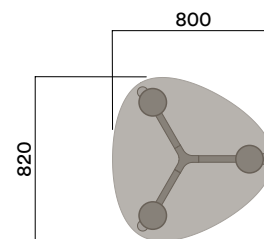

OKD-1060

Timber Worktop