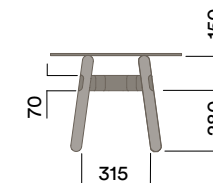

Plated Aluminium & Steel Frame

- a. Copper Plate
- b. Black Chrome

Maximum inc. worktop 100kg  
 Maximum Point Load 50kg  
 Seats 1-4

OKD-1012

Timber Worktop

450 (coffee table height)