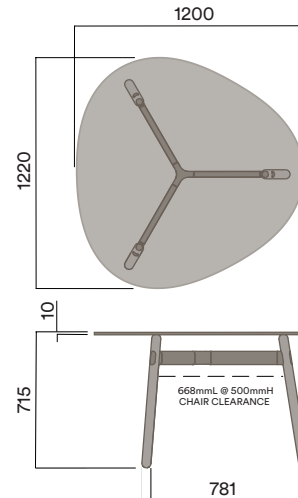

- a. Copper Plate
- b. Black Chrome

Maximum inc. worktop 60kg  
 Maximum Point Load 15kg  
 Seats 3

OKG-1061

Glass Worktop

OKD-1061

Timber Worktop