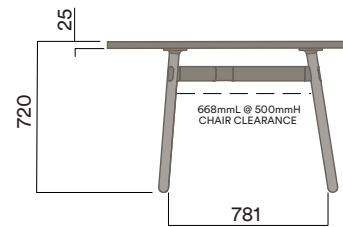

Tables

1200mm Rounded Triangle

Materials Information

OKD-1061

Timber Worktop

720 (standard height)

Legs

Timber Legs

- a. Ash - Standard
- b. Walnut
- c. Black solid colour with timber grain
- d. White solid colour with timber grain
- e. Seasonal solid colour with timber grain