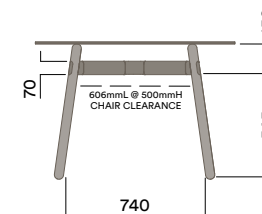

- a. Copper Plate
- b. Black Chrome

Maximum inc. worktop 60kg  
 Maximum Point Load 15kg  
 Seats 2-4

OKG-1070

Glass Worktop

OKD-1070

Timber Worktop