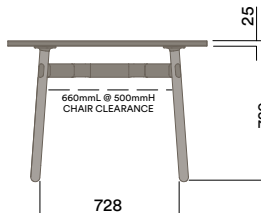

- a. Copper Plate
- b. Black Chrome

Maximum inc. worktop 60kg  
 Maximum Point Load 15kg  
 Seats 2-4

OKG-1070

Glass Worktop

OKD-1070

Timber Worktop