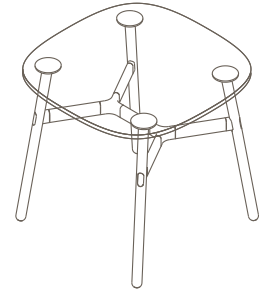

Plated Aluminium & Steel Frame

OKD-1570

Timber Worktop

1050 (standing height)

- a. Copper Plate
- b. Black Chrome

Maximum inc. worktop 60kg  
 Maximum Point Load 15kg  
 Seats 2 - 4