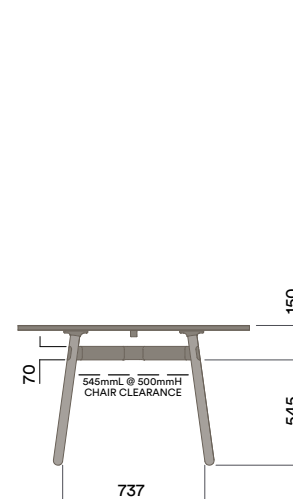

- Copper Plate
- Black Chrome

Maximum inc. worktop 60kg  
 Maximum Point Load 15kg  
 Seats 4-6

OKD-1024

Timber Worktop

720 (standard height)