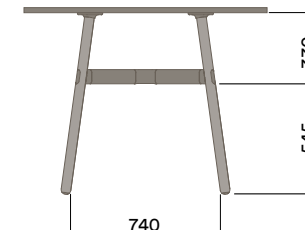

Plated Aluminium & Steel Frame

OKD-1570

Timber Worktop

1050 (standing height)

- a. Copper Plate
- b. Black Chrome

Maximum inc. worktop 60kg  
 Maximum Point Load 15kg  
 Seats 2 - 4