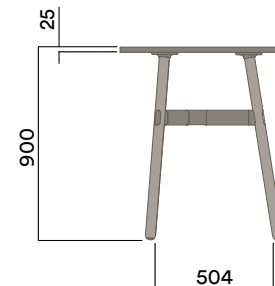

### Materials Information

OKD-1060

Timber Worktop

450 (coffee table height)

Plated Aluminium & Steel Frame

OKD-1560

Timber Worktop

1050 (standing height)

- a. Copper Plate
- b. Black Chrome

Maximum inc. worktop 60kg  
 Maximum Point Load 15kg  
 Seats 3