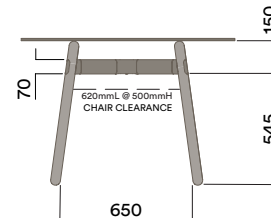

Plated Aluminium & Steel Frame

- a. Copper Plate
- b. Black Chrome

Maximum inc. worktop 60kg  
 Maximum Point Load 15kg  
 Seats 4-6

OKG-1018

Glass Worktop

720 (standard height)

OKD-1018

Timber Worktop