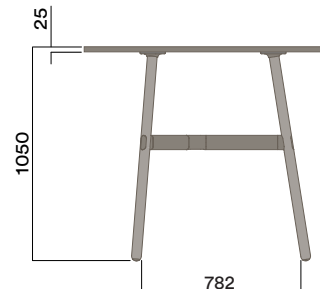

Plated Aluminium & Steel Frame

OKD-1561

Timber Worktop

1050 (standing height)

- a. Copper Plate
- b. Black Chrome

Maximum inc. worktop 60kg  
 Maximum Point Load 15kg  
 Seats 3