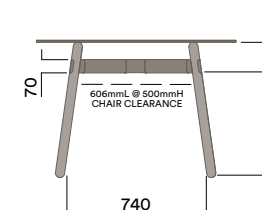

Tables

Ø1200mm Round

Materials Information

Legs

Timber Legs

1. Ash - Standard
2. Walnut
3. Black solid colour with timber grain
4. White solid colour with timber grain
5. Seasonal solid colour with timber grain

Frame Finish

Powdercoat Steel & Aluminium Frame

1. Zanilla
2. Pink Salt
3. Nocturenelle
4. Minted
5. Scotland Sky
6. Green Smoke
7. Folie
8. Axel
9. Blanc
10. Noir

Plated Aluminium & Steel Frame

1. Copper Plate
2. Black Chrome

Maximum inc. worktop 60kg
Maximum Point Load 15kg
Seats 2-4

OKG-1070

Glass Worktop