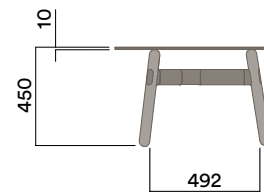

Tables

800mm Rounded Triangle

Materials Information

Legs

Timber Legs

1. Ash - Standard
2. Walnut
3. Black solid colour with timber grain
4. White solid colour with timber grain
5. Seasonal solid colour with timber grain

Frame Finish

Powdercoat Steel & Aluminium Frame

1. Zanilla
2. Pink Salt
3. Nocturenelle
4. Minted
5. Scotland Sky
6. Green Smoke
7. Folie
8. Axel
9. Blanc
10. Noir

Plated Aluminium & Steel Frame

1. Copper Plate
2. Black Chrome

Maximum inc. worktop 60kg
Maximum Point Load 15kg
Seats 3

OKG-1060

Glass Worktop