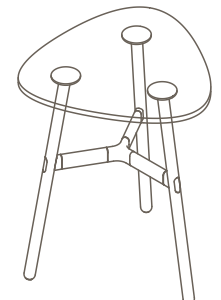

Plated Aluminium & Steel Frame

OKD-1560

Timber Worktop

1050 (standing height)

- a. Copper Plate
- b. Black Chrome

Maximum inc. worktop 60kg  
 Maximum Point Load 15kg  
 Seats 3