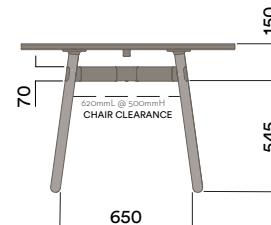

OKD-1018

Timber Worktop

720 (standard height)