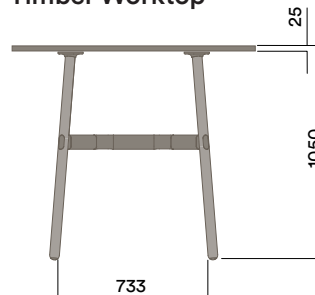

Plated Aluminium & Steel Frame

OKD-1570

Timber Worktop

1050 (standing height)

- a. Copper Plate
- b. Black Chrome

Maximum inc. worktop 60kg  
 Maximum Point Load 15kg  
 Seats 2 - 4