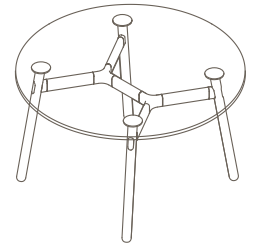

Tables

Ø1200mm Round

Materials Information

Legs

Timber Legs

1. Ash - Standard
2. Walnut
3. Black solid colour with timber grain
4. White solid colour with timber grain
5. Seasonal solid colour with timber grain

Frame Finish

Powdercoat Steel & Aluminium Frame

1. Zanilla
2. Pink Salt
3. Nocturenelle
4. Minted
5. Scotland Sky
6. Green Smoke
7. Folie
8. Axel
9. Blanc
10. Noir

Plated Aluminium & Steel Frame

1. Copper Plate
2. Black Chrome

Maximum inc. worktop 60kg
Maximum Point Load 15kg
Seats 2 - 4

OKD-1070

Timber Worktop

720 (standard height)