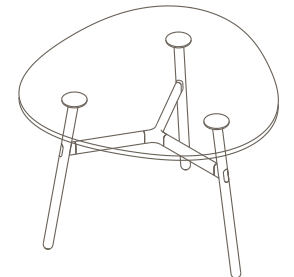

Plated Aluminium & Steel Frame

OKD-1561

Timber Worktop

1050 (standing height)

- a. Copper Plate
- b. Black Chrome

Maximum inc. worktop 60kg  
 Maximum Point Load 15kg  
 Seats 3