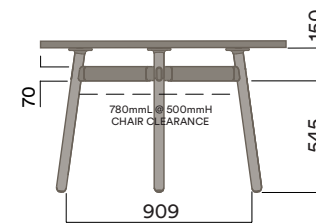

Tables

1200mm Rounded Triangle

Materials Information

OKD-1061

Timber Worktop

720 (standard height)

Legs

Timber Legs

- a. Ash - Standard
- b. Walnut
- c. Black solid colour with timber grain
- d. White solid colour with timber grain
- e. Seasonal solid colour with timber grain