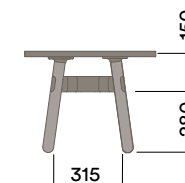

Plated Aluminium & Steel Frame

- a. Copper Plate
- b. Black Chrome

Maximum inc. worktop 100kg  
 Maximum Point Load 50kg  
 Seats 1-4

OKD-1012

Timber Worktop

450 (coffee table height)