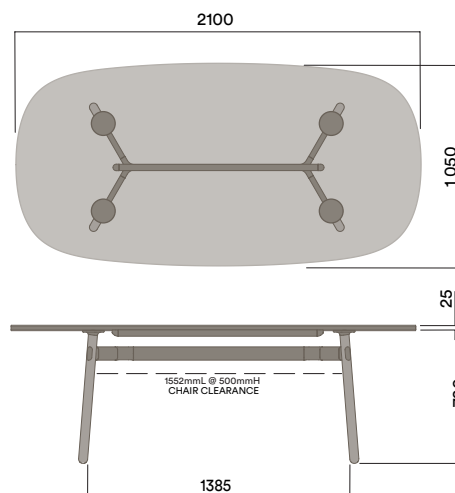

OKD-1021

Timber Worktop

720 (standard height)