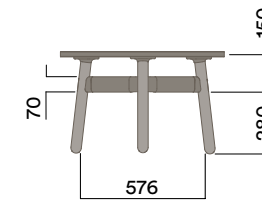

Tables

800mm Rounded Triangle

Materials Information

OKD-1060

Timber Worktop

450 (coffee table height)

Legs

Timber Legs

- a. Ash - Standard
- b. Walnut
- c. Black solid colour with timber grain
- d. White solid colour with timber grain
- e. Seasonal solid colour with timber grain