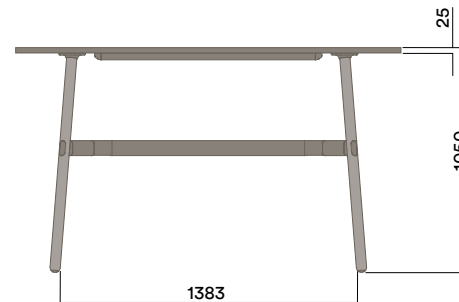

OKD-1518

Timber Worktop

1050 (standing height)