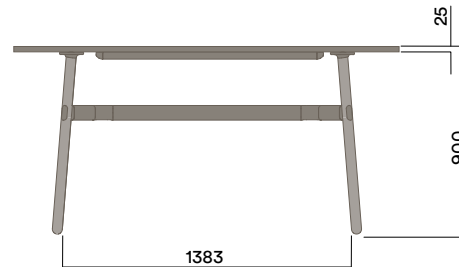

OKD-1318

Timber Worktop

900 (bench height)