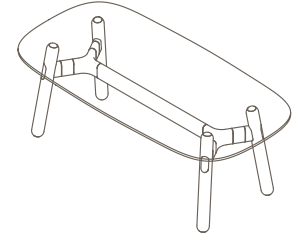

Plated Aluminium & Steel Frame

- a. Copper Plate
- b. Black Chrome

Maximum inc. worktop 100kg  
 Maximum Point Load 50kg  
 Seats 1-4

OKD-1012

Timber Worktop

450 (coffee table height)