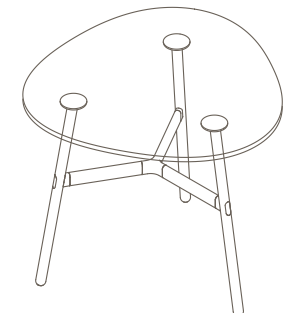

Plated Aluminium & Steel Frame

OKD-1561

Timber Worktop

1050 (standing height)

- a. Copper Plate
- b. Black Chrome

Maximum inc. worktop 60kg  
 Maximum Point Load 15kg  
 Seats 3