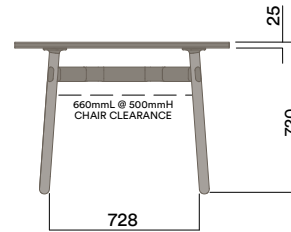

Maximum inc. worktop 60kg  
 Maximum Point Load 15kg  
 Seats 2 - 4

OKD-1070

Timber Worktop

720 (standard height)

OKD-1370

Timber Worktop

900 (bench height)

OKD-1570