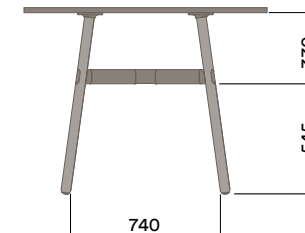

Maximum inc. worktop 60kg  
 Maximum Point Load 15kg  
 Seats 2 - 4

OKD-1070

Timber Worktop

720 (standard height)

OKD-1370

Timber Worktop

900 (bench height)

OKD-1570

Timber Worktop

1050 (standing height)