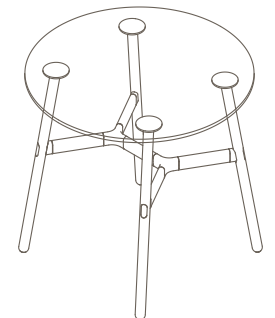

Timber Worktop

1050 (standing height)