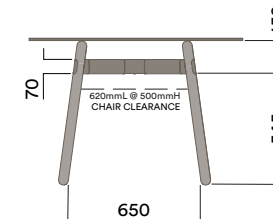

- a. Copper Plate
- b. Black Chrome

Maximum inc. worktop 60kg  
 Maximum Point Load 15kg  
 Seats 3

OKG-1061

Glass Worktop

OKD-1061

Timber Worktop