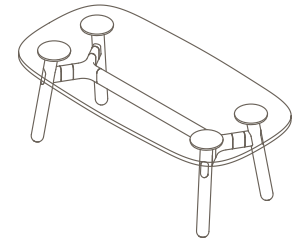

Plated Aluminium & Steel Frame

- a. Copper Plate
- b. Black Chrome

Maximum inc. worktop 100kg  
 Maximum Point Load 50kg  
 Seats 1-4

OKD-1012

Timber Worktop

450 (coffee table height)