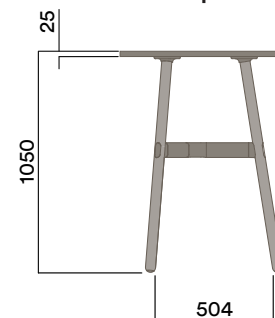

### Materials Information

OKD-1060

Timber Worktop

450 (coffee table height)

Plated Aluminium & Steel Frame

OKD-1560

Timber Worktop

1050 (standing height)

- a. Copper Plate
- b. Black Chrome

Maximum inc. worktop 60kg  
 Maximum Point Load 15kg  
 Seats 3