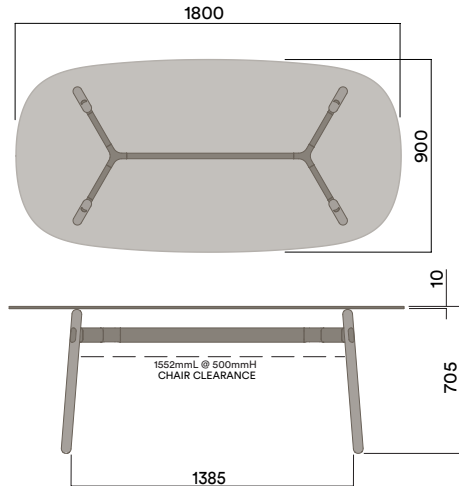

Plated Aluminium & Steel Frame

- a. Copper Plate
- b. Black Chrome

Maximum inc. worktop 60kg  
 Maximum Point Load 15kg  
 Seats 4-6

OKG-1018

Glass Worktop

720 (standard height)

OKD-1018

Timber Worktop