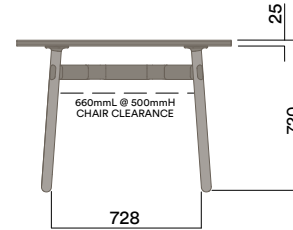

Tables

1050mm Rounded Square

Materials Information

OKD-1070

Timber Worktop

720 (standard height)

Legs

Timber Legs

- a. Ash - Standard
- b. Walnut
- c. Black solid colour with timber grain
- d. White solid colour with timber grain
- e. Seasonal solid colour with timber grain