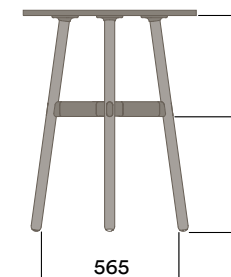

Plated Aluminium & Steel Frame

OKD-1560

Timber Worktop

1050 (standing height)

- a. Copper Plate
- b. Black Chrome

Maximum inc. worktop 60kg  
 Maximum Point Load 15kg  
 Seats 3