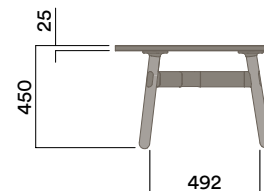

OKD-1060

Timber Worktop