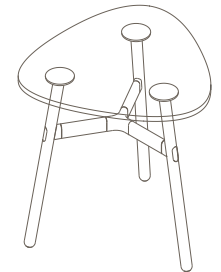

Plated Aluminium & Steel Frame

OKD-1560

Timber Worktop

1050 (standing height)

- a. Copper Plate
- b. Black Chrome

Maximum inc. worktop 60kg  
 Maximum Point Load 15kg  
 Seats 3