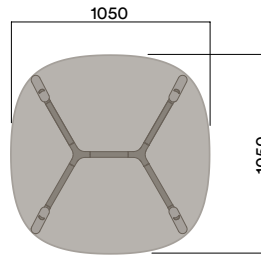

- a. Copper Plate
- b. Black Chrome

Maximum inc. worktop 60kg  
 Maximum Point Load 15kg  
 Seats 2-4

OKG-1070

Glass Worktop

OKD-1070

Timber Worktop