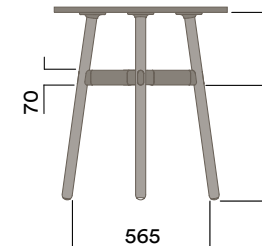

Plated Aluminium & Steel Frame

OKD-1560

Timber Worktop

1050 (standing height)

- a. Copper Plate
- b. Black Chrome

Maximum inc. worktop 60kg  
 Maximum Point Load 15kg  
 Seats 3