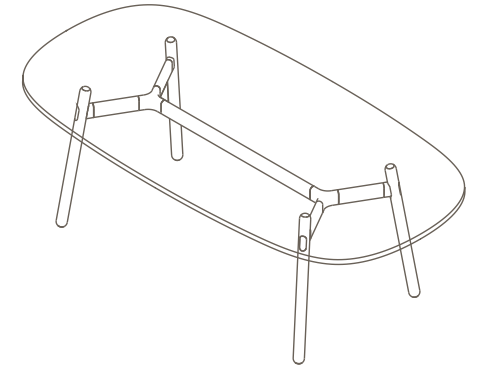

Plated Aluminium & Steel Frame

- a. Copper Plate
- b. Black Chrome

Maximum inc. worktop 60kg  
 Maximum Point Load 15kg  
 Seats 4-6

OKG-1018

Glass Worktop

720 (standard height)

OKD-1018

Timber Worktop