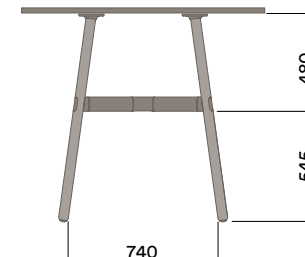

Plated Aluminium & Steel Frame

OKD-1570

Timber Worktop

1050 (standing height)

- a. Copper Plate
- b. Black Chrome

Maximum inc. worktop 60kg  
 Maximum Point Load 15kg  
 Seats 2 - 4