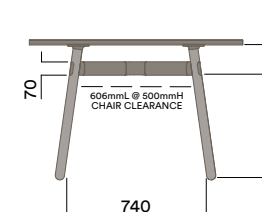

OKD-1070

Timber Worktop