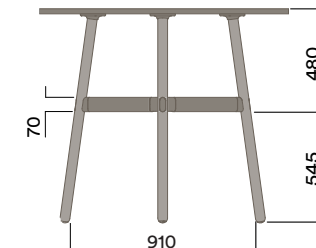

Plated Aluminium & Steel Frame

OKD-1561

Timber Worktop

1050 (standing height)

- a. Copper Plate
- b. Black Chrome

Maximum inc. worktop 60kg  
 Maximum Point Load 15kg  
 Seats 3