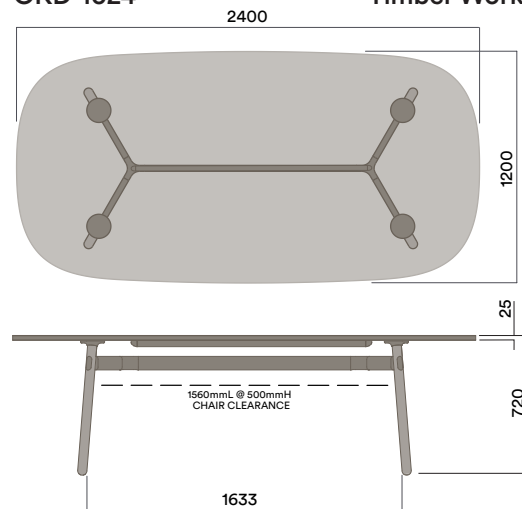

- Copper Plate
- Black Chrome

Maximum inc. worktop 60kg  
 Maximum Point Load 15kg  
 Seats 4-6

OKD-1024

Timber Worktop

720 (standard height)