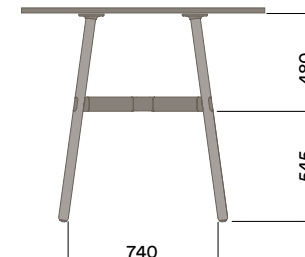

Maximum inc. worktop 60kg  
 Maximum Point Load 15kg  
 Seats 2 - 4

OKD-1070

Timber Worktop

720 (standard height)

OKD-1370

Timber Worktop

900 (bench height)

OKD-1570

Timber Worktop

1050 (standing height)