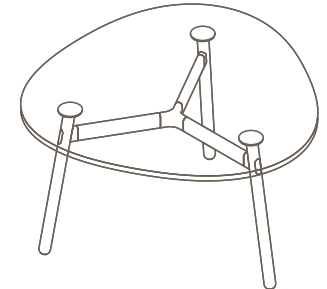

- a. Copper Plate
- b. Black Chrome

Maximum inc. worktop 60kg  
 Maximum Point Load 15kg  
 Seats 3

OKG-1061

Glass Worktop

OKD-1061

Timber Worktop