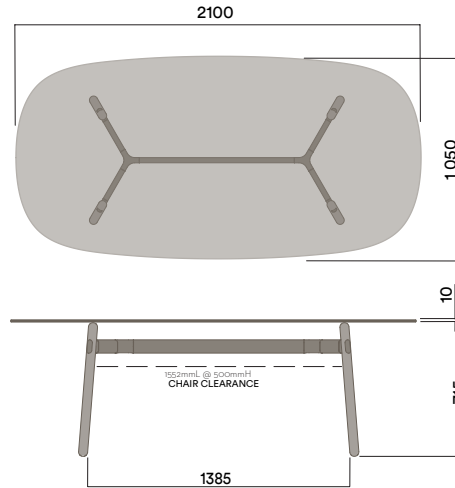

Plated Aluminium & Steel Frame

- a. Copper Plate
- b. Black Chrome

Maximum inc. worktop 60kg  
 Maximum Point Load 15kg  
 Seats 4-6

OKG-1021

Glass Worktop

720 (standard height)

OKD-1021

Timber Worktop