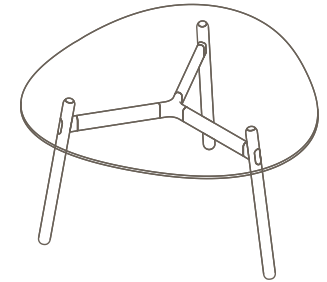

- a. Copper Plate
- b. Black Chrome

Maximum inc. worktop 60kg  
 Maximum Point Load 15kg  
 Seats 3

OKG-1061

Glass Worktop

OKD-1061

Timber Worktop