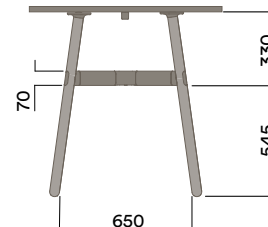

OKD-1318

Timber Worktop

900 (bench height)