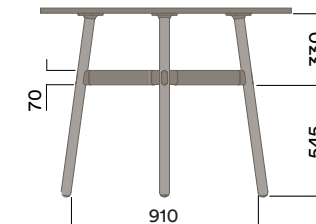

Plated Aluminium & Steel Frame

OKD-1561

Timber Worktop

1050 (standing height)

- a. Copper Plate
- b. Black Chrome

Maximum inc. worktop 60kg  
 Maximum Point Load 15kg  
 Seats 3