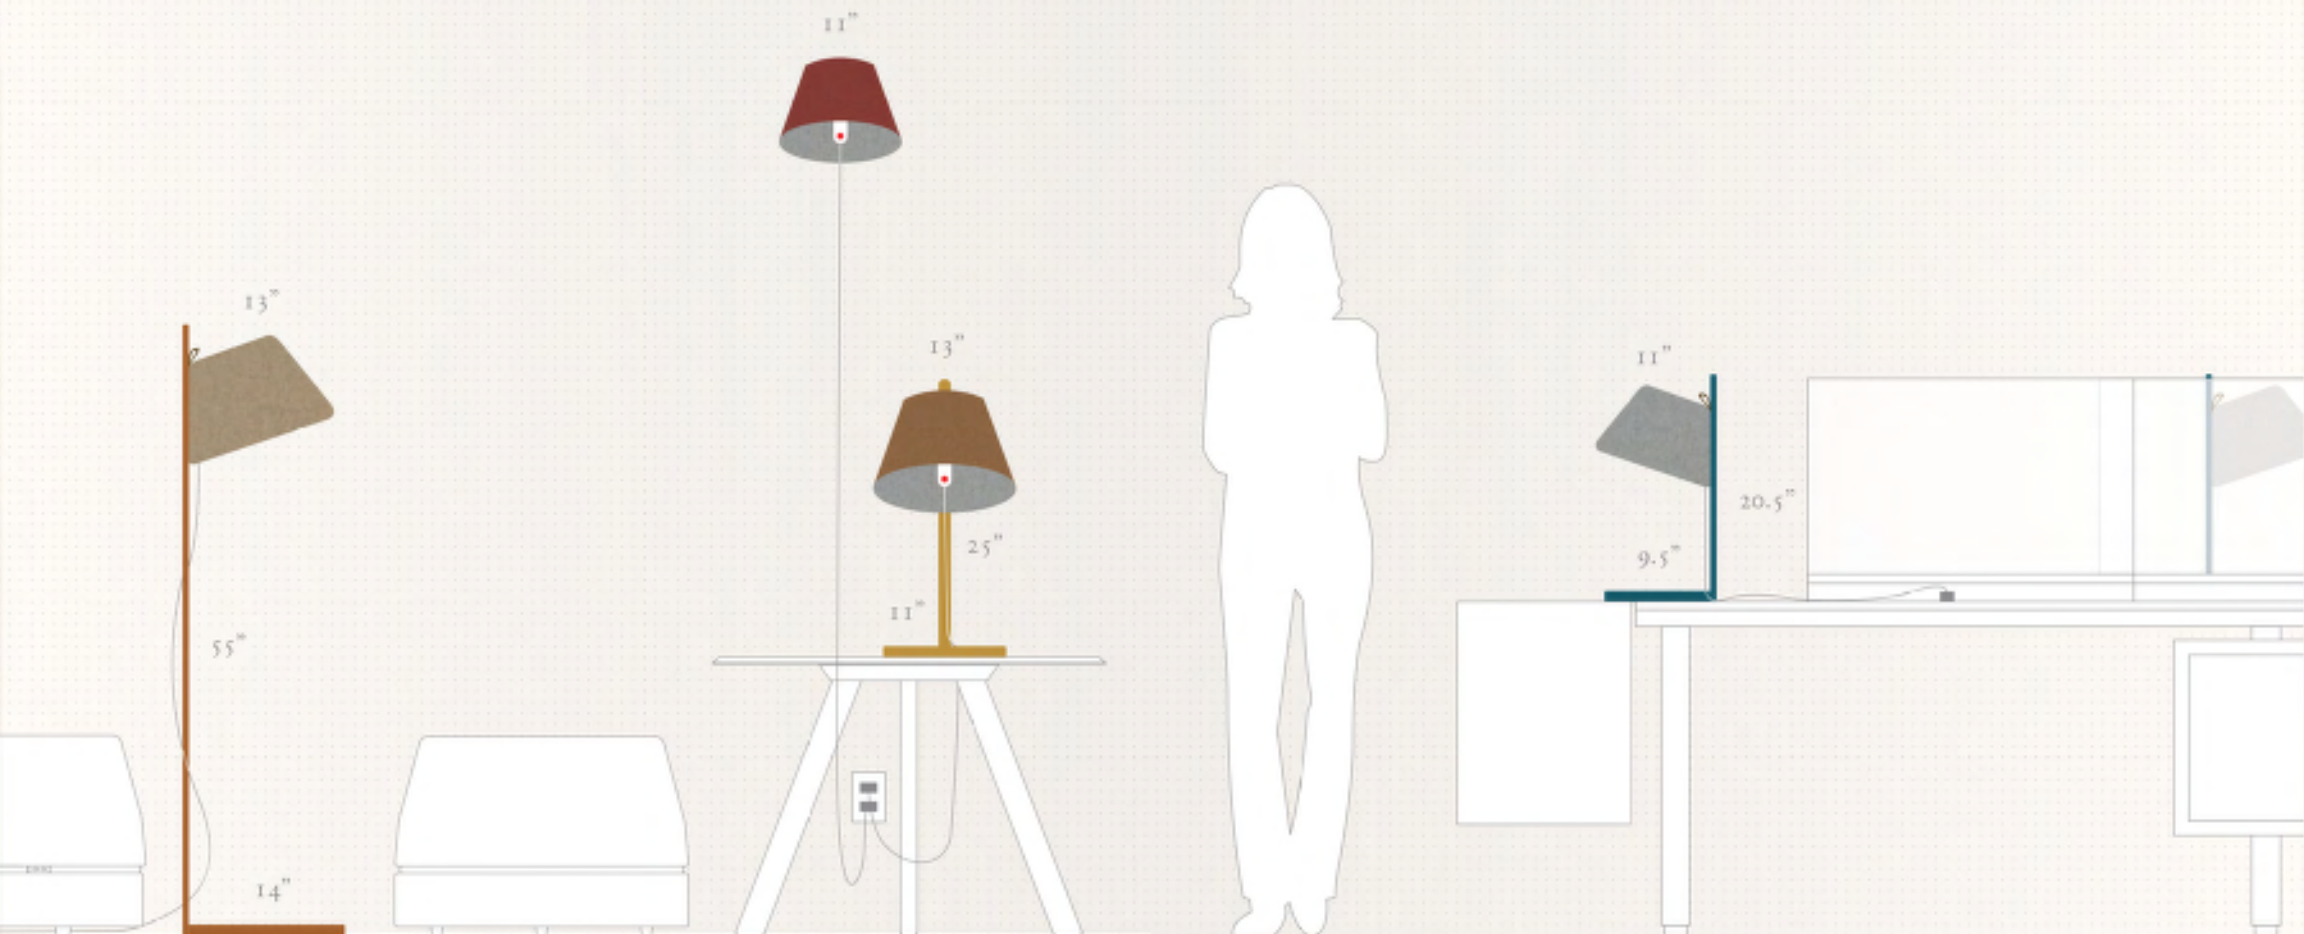

teknion sanna

teknion

Lamp collection

Teknion Sanna™ by Pablo is a distinctly vibrant collection of LED lamps and task lighting that fashionably expands the language of light in today's work spaces.

Sanna was born in an organic collaboration between Teknion and California based lighting design studio Pablo Designs. Aspiring to thrive in any environment and application, Sanna is created using advanced LED technologies and premium materials and finishes to elevate the user experience.

features

- Desk - open plan and heads down spaces
- Table - private offices and end tables
- Floor - lounge and private office settings
- High Output Chip-on-Board LED
- Optical Switch
- Woven Cord
- Magnetic Attachment
- Materials - durable heather felt, leather, steel, polycarbonate and an LED light engine

stem finishes

shade finishes

San · na (sah - nah)

An undefined word in the English Dictionary with soft vowels and warmth that expresses an invitation to discover a lighting collection that allows each user, space and application to create their own light experience definition.